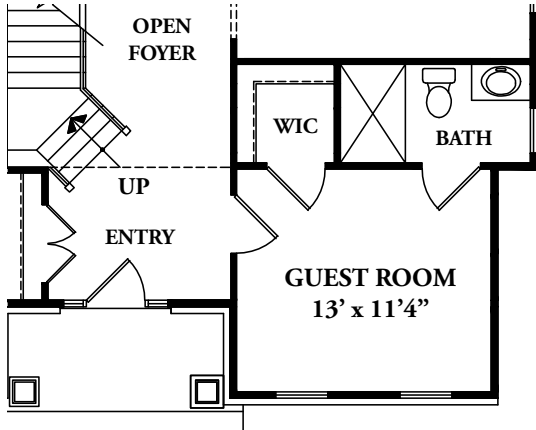

CHESHIRE II

ELEVATION 3

CRAFTSMAN INSPIRED AND BUILT TO THE FINEST DETAIL.

CHESHIRE II

For those seeking a high level of comfort and accommodation, the **CHESHIRE II** offers a light-filled design with numerous plan customization options. With up to six bedrooms including a first floor guest room, this home grows with you. Elegance is conveyed from a striking exterior façade with generous front porch. Inside, special features abound, from soaring 9 ft. standard ceiling heights on the main living level to a breakfast nook overlooking your rear deck. You'll love cooking & entertaining from the show-stopping gourmet kitchen. Extend your living area with a loft space or to the lower level with large recreation area & optional custom wet bar, bedroom 5, bedroom 6 or exercise room. Loft & elevator options available.

CHESHIRE II

FIRST FLOOR W/ OPT. GUEST ROOM

FIRST FLOOR

All plans, renderings and images are conceptual and used for illustrative purposes only and are subject to change without notice. Builder reserves its right to change or alter its plans, specifications and materials without notice or obligation. Please consult the builder sales representative for details. 6/2020