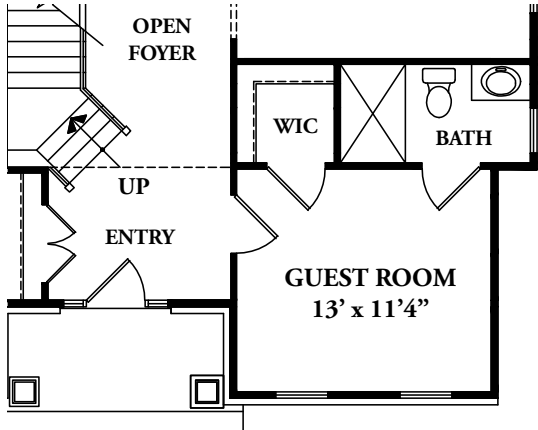

CHESHIRE II

ELEVATION 3

CRAFTSMAN INSPIRED AND BUILT TO THE FINEST DETAIL.

CHESHIRE II

For those seeking a high level of comfort and accommodation, the **CHESHIRE II** offers a light-filled design with numerous plan customization options. With up to six bedrooms including a first floor guest room, this home grows with you. Elegance is conveyed from a striking exterior façade with generous front porch. Inside, special features abound, from soaring 9 ft. standard ceiling heights on the main living level to a breakfast nook overlooking your rear deck. You'll love cooking & entertaining from the show-stopping gourmet kitchen. Extend your living area with a loft space or to the lower level with large recreation area & optional custom wet bar, bedroom 5, bedroom 6 or exercise room. Loft & elevator options available.

CHESHIRE II

FIRST FLOOR W/ OPT. GUEST ROOM

FIRST FLOOR

All plans, renderings and images are conceptual and used for illustrative purposes only and are subject to change without notice. Builder reserves its right to change or alter its plans, specifications and materials without notice or obligation. Please consult the builder sales representative for details. 6/2020