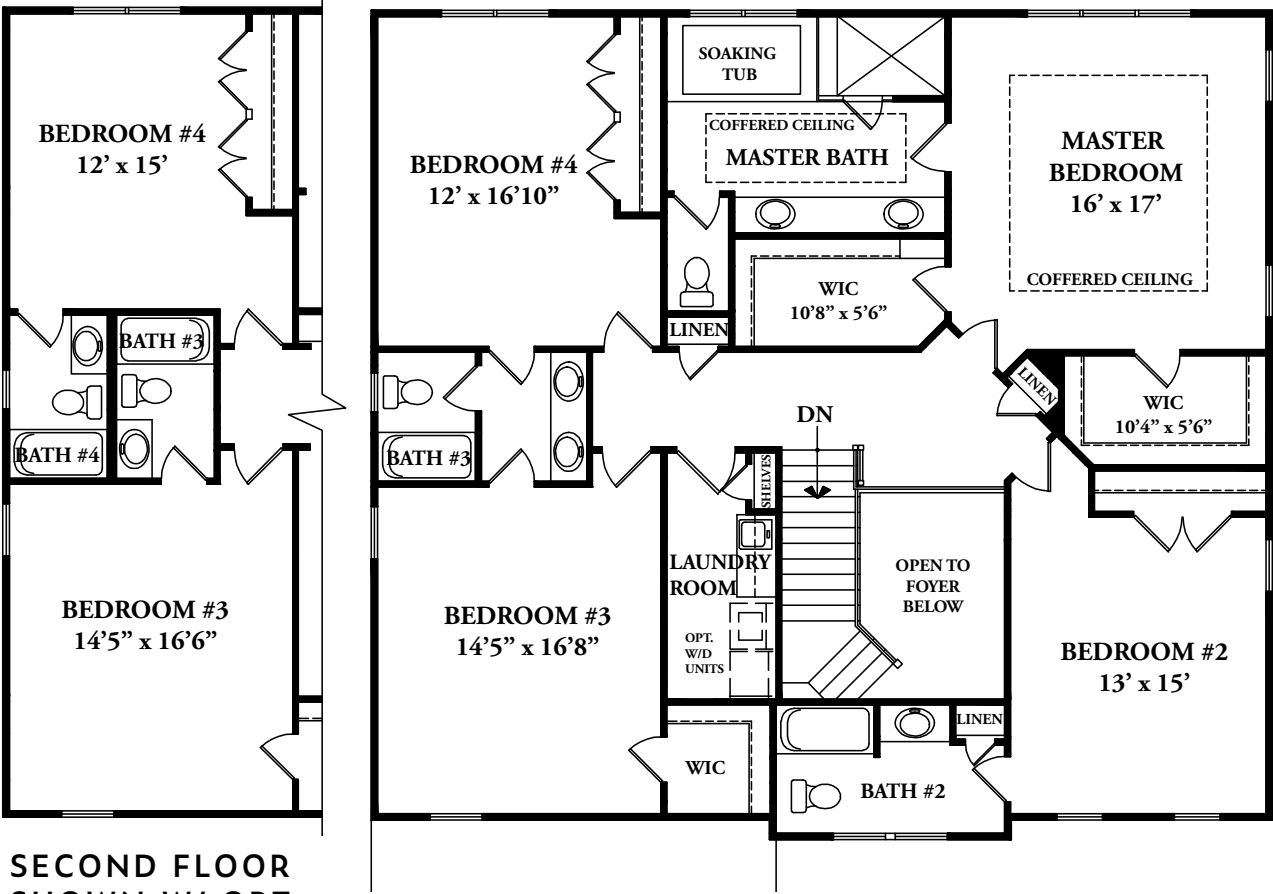

CHESHIRE II

ELEVATION 3

CRAFTSMAN INSPIRED AND BUILT TO THE FINEST DETAIL.

CHESHIRE II

For those seeking a high level of comfort and accommodation, the **CHESHIRE II** offers a light-filled design with numerous plan customization options. With up to six bedrooms including a first floor guest room, this home grows with you. Elegance is conveyed from a striking exterior façade with generous front porch. Inside, special features abound, from soaring 9 ft. standard ceiling heights on the main living level to a breakfast nook overlooking your rear deck. You'll love cooking & entertaining from the show-stopping gourmet kitchen. Extend your living area with a loft space or to the lower level with large recreation area & optional custom wet bar, bedroom 5, bedroom 6 or exercise room. Loft & elevator options available.

CHESHIRE II

FIRST FLOOR W/ OPT. GUEST ROOM

FIRST FLOOR

All plans, renderings and images are conceptual and used for illustrative purposes only and are subject to change without notice. Builder reserves its right to change or alter its plans, specifications and materials without notice or obligation. Please consult the builder sales representative for details. 6/2020

CHESHIRE II

SECOND FLOOR
SHOWN W/ OPT.
SEPARATE BATHS

SECOND FLOOR

All plans, renderings and images are conceptual and used for illustrative purposes only and are subject to change without notice. Builder reserves its right to change or alter its plans, specifications and materials without notice or obligation. Please consult the builder sales representative for details. 6/2020