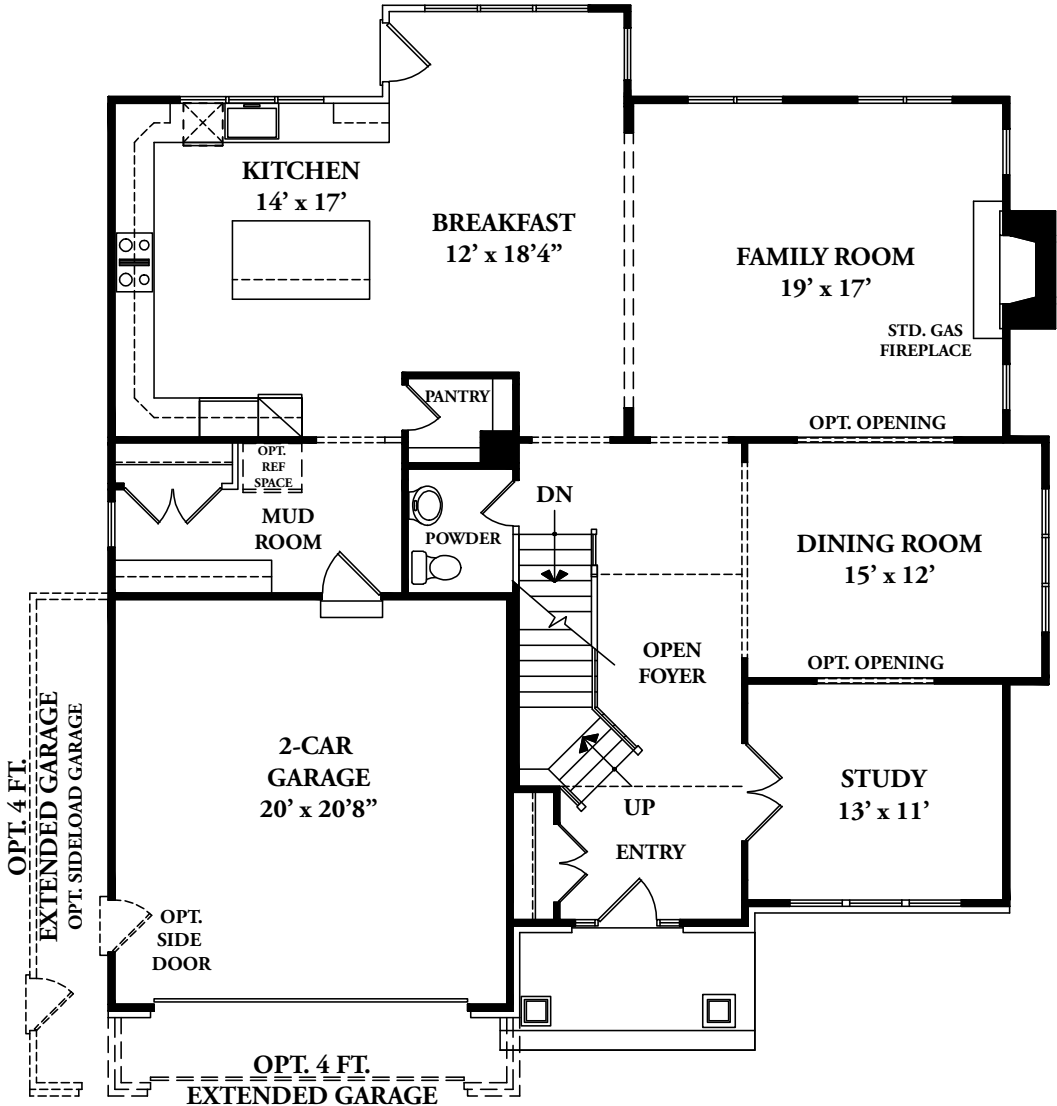

CHESHIRE II

ELEVATION 3

CRAFTSMAN INSPIRED AND BUILT TO THE FINEST DETAIL.

CHESHIRE II

For those seeking a high level of comfort and accommodation, the **CHESHIRE II** offers a light-filled design with numerous plan customization options. With up to six bedrooms including a first floor guest room, this home grows with you. Elegance is conveyed from a striking exterior façade with generous front porch. Inside, special features abound, from soaring 9 ft. standard ceiling heights on the main living level to a breakfast nook overlooking your rear deck. You'll love cooking & entertaining from the show-stopping gourmet kitchen. Extend your living area with a loft space or to the lower level with large recreation area & optional custom wet bar, bedroom 5, bedroom 6 or exercise room. Loft & elevator options available.

CHESHIRE II

FIRST FLOOR W/ OPT. GUEST ROOM

FIRST FLOOR

All plans, renderings and images are conceptual and used for illustrative purposes only and are subject to change without notice. Builder reserves its right to change or alter its plans, specifications and materials without notice or obligation. Please consult the builder sales representative for details. 6/2020

CHESHIRE II

SECOND FLOOR
SHOWN W/ OPT.
SEPARATE BATHS

SECOND FLOOR

All plans, renderings and images are conceptual and used for illustrative purposes only and are subject to change without notice. Builder reserves its right to change or alter its plans, specifications and materials without notice or obligation. Please consult the builder sales representative for details. 6/2020