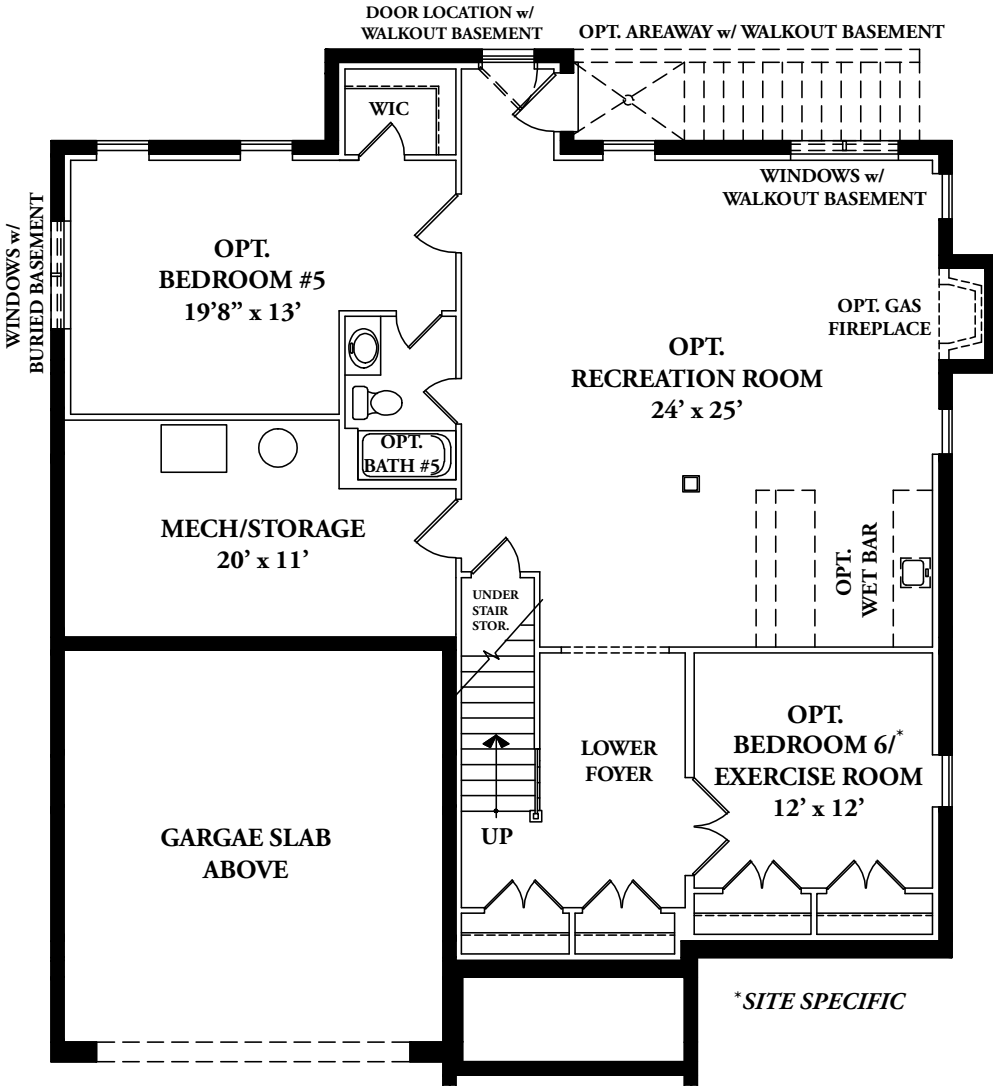

CHESHIRE II

LOWER LEVEL

All plans, renderings and images are conceptual and used for illustrative purposes only and are subject to change without notice. Builder reserves its right to change or alter its plans, specifications and materials without notice or obligation. Please consult the builder sales representative for details. 6/2020